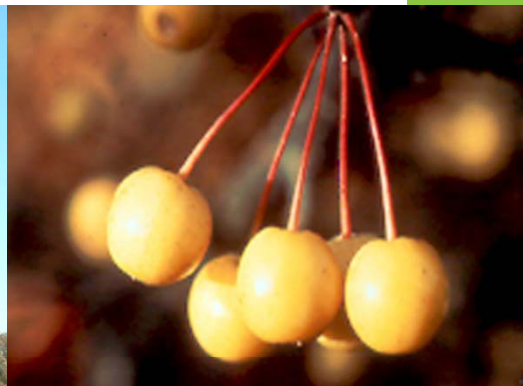

LANCELOT[®]

Dwarf Crabapple

Malus 'Lanzam'

Height: 10'

Spread: 8'

Shape: oval,
upright

Flower: white,
red bud,
single

Fruit: 3/8"
gold

Foliage: crisp
green

Zone: 4

• Requires no
trimming to
maintain its
form

• Disease
resistant

• Great as a
top grafted
tree

LakeCountyNURSERY

Parent Company of LCN SELECTIONS

P.O. Box 122 | Perry, OH 44081-0122